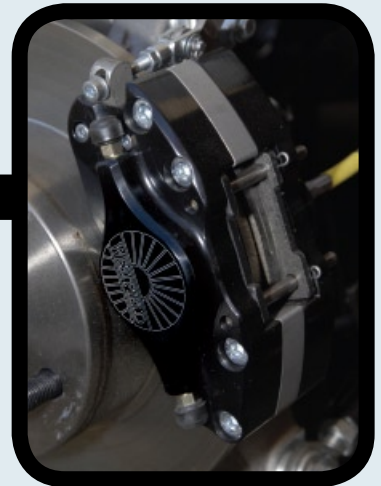

Carbon effect rear lamp kit

The Carbon Effect Rear Lamp Kit is the first in our special deals on lights. Manufactured specifically for Westfield, the kit, which includes fog and reverse lamps, is on offer at **£149.99** inc. VAT.